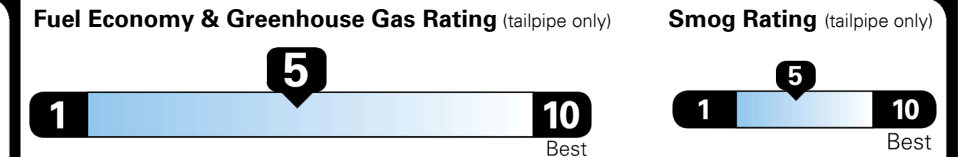

This vehicle emits 408 grams CO₂ per mile. The best emits 0 grams per mile (tailpipe only). Producing and distributing fuel also create emissions; learn more at fueleconomy.gov.

Actual results will vary for many reasons, including driving conditions and how you drive and maintain your vehicle. The average new vehicle gets 28 MPG and costs $9,750 to fuel over 5 years. Cost estimates are based on 15,000 miles per year at $ 3.60 per gallon. MPGe is miles per gasoline gallon equivalent. Vehicle emissions are a significant cause of climate change and smog.

fueleconomy.gov

Calculate personalized estimates and compare vehicles

GOVERNMENT 5-STAR SAFETY RATINGS

Overall Vehicle Score Not Rated

Based on the combined rating of frontal, side and rollover.
Should ONLY be compared to other vehicles of similar size and weight.

Frontal	Driver	Not Rated
Crash	Passenger	Not Rated

Based on the risk of injury in a frontal impact.
Should ONLY be compared to other vehicles of similar size and weight.

Side	Front seat	Not Rated
Crash	Rear seat	Not Rated

Star ratings based on the risk of injury in a side impact.

Rollover Not Rated

Star ratings based on the risk of rollover in a single-vehicle crash.

Star ratings range from 1 to 5 stars (★★★★★) with 5 being the highest.

Source: National Highway Traffic Safety Administration (NHTSA).

www.safercar.gov or 1-888-327-4236

Manufacturer's suggested retail price includes Manufacturer's recommended pre-delivery service. License and title fees, state and local taxes and other dealer installed options and accessories are not included in the manufacturer's suggested retail price.

PARTS CONTENT INFORMATION

FOR VEHICLES IN THIS CAR LINE U.S./CANADIAN PARTS CONTENT: 1 %

MAJOR SOURCES OF FOREIGN PARTS: KOREA: 95%

NOTE: PARTS CONTENT DOES NOT INCLUDE FINAL ASSEMBLY, DISTRIBUTION, OR OTHER NON-PARTS COSTS.

FOR THIS VEHICLE FINAL ASSEMBLY POINT: GWANGMYEONG, KOREA

COUNTRY OF ORIGIN

ENGINE: KOREA
TRANSMISSION: KOREA