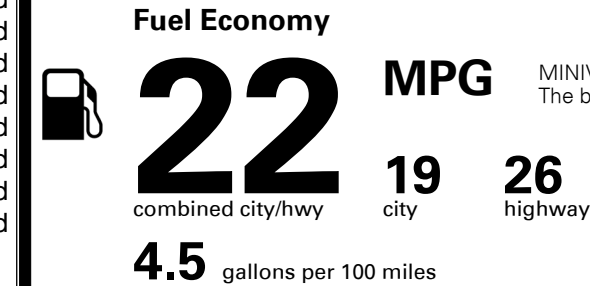

### TOTAL MANUFACTURER'S SUGGESTED RETAIL PRICE ▶

\$ 48,470.00

TOTAL ADDITIONAL WEIGHT: 16.9

\*Additional terms and conditions apply.

\*\*Kia Connect may be currently unavailable for Model Year 2022 and newer vehicles sold or purchased in Massachusetts; please see owners.kia.com for updates on availability.

## EPA DOT Fuel Economy and Environment

Gasoline Vehicle

MINIVANS range from 20 to 48 MPG.  
 The best vehicle rates 140 MPGe.

You spend  
**\$2,500**  
 more in fuel costs  
 over 5 years  
 compared to the  
 average new vehicle.