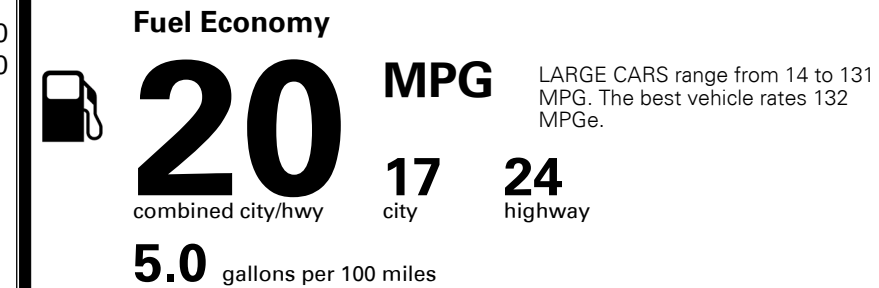

INTERIOR, COMFORT & CONVENIENCE

10.25" Touchscreen w/Navigation System
Android Auto and Apple CarPlay
Kia Connect w/ Free 12-Mo. Trial.* Where Available**
SIRIUSXM® w/Free 3-Mo. Subscription*
Harman/Kardon Premium Audio System
Dual-Zone Automatic Climate Control w/ Rear Vents
Push Button Start / Smart Key / Smart Power Trunk
Wireless Charger (Front) / Front & Rear USB Charge Ports
Nappa Leather Seats w/Chain Volume Stitch
Heated & Ventilated Power Adjustable Front Seats
Heated Rear Outboard Seats
LED Interior Lighting w/ Multi-Color Selection
Heated Steering Wheel w/ Mounted Controls

EXTERIOR

19" Alloy Wheels w/ Michelin All-Season Tires
Sunroof (Wide Type)
Full LED Projection Headlights w/Dynamic Low Beam Assist
Auto-Dimming Heated Outside Mirrors

WARRANTY

10 Year/100,000 Mile Limited Powertrain Warranty
5 Year/60,000 Mile Limited Basic Warranty
5 Year/60,000 Mile Roadside Assistance

MANUFACTURER'S SUGGESTED RETAIL PRICE ▶

$ 53,990.00

ADDITIONAL INSTALLED EQUIPMENT:
(In addition to or in place of standard features)
Snow White Pearl Paint $495.00
Carpeted Floor Mats for AWD Only $155.00

MSRP INCLUDING OPTIONS

$ 54,640.00

INLAND FREIGHT AND HANDLING

$ 1,145.00

TOTAL MANUFACTURER'S SUGGESTED RETAIL PRICE ▶

$ 55,785.00

TOTAL ADDITIONAL WEIGHT: 8.4

EPA DOT Fuel Economy and Environment

Gasoline Vehicle

You spend
$5,750
more in fuel costs
over 5 years
compared to the
average new vehicle.

Annual fuel cost
$2,750