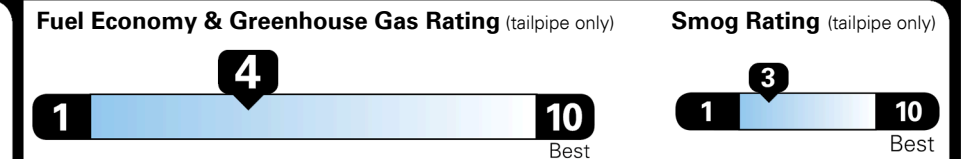

Actual results will vary for many reasons, including driving conditions and how you drive and maintain your vehicle. The average new vehicle gets 28 MPG and costs $8,000 to fuel over 5 years. Cost estimates are based on 15,000 miles per year at $ 2.95 per gallon. MPGe is miles per gasoline gallon equivalent. Vehicle emissions are a significant cause of climate change and smog.

fueleconomy.gov

Calculate personalized estimates and compare vehicles

GOVERNMENT 5-STAR SAFETY RATINGS

Overall Vehicle Score ★ ★ ★ ★ ★

Based on the combined rating of frontal, side and rollover.
Should ONLY be compared to other vehicles of similar size and weight.

Frontal Driver ★ ★ ★ ★ ★

Crash Passenger ★ ★ ★ ★ ★

Based on the risk of injury in a frontal impact.
Should ONLY be compared to other vehicles of similar size and weight.

Side Front seat ★ ★ ★ ★ ★

Crash Rear seat ★ ★ ★ ★ ★

Star ratings based on the risk of injury in a side impact.

Rollover ★ ★ ★ ★ ★

Star ratings based on the risk of rollover in a single-vehicle crash.

Star ratings range from 1 to 5 stars (★★★★★) with 5 being the highest.

Source: National Highway Traffic Safety Administration (NHTSA).

www.safercar.gov or 1-888-327-4236

Manufacturer's suggested retail price includes Manufacturer's recommended pre-delivery service. License and title fees, state and local taxes and other dealer installed options and accessories are not included in the manufacturer's suggested retail price.

PARTS CONTENT INFORMATION

FOR VEHICLES IN THIS CAR LINE U.S./CANADIAN
PARTS CONTENT: 2 %

MAJOR SOURCES OF FOREIGN PARTS:
KOREA: 90%

NOTE: PARTS CONTENT DOES NOT INCLUDE FINAL ASSEMBLY, DISTRIBUTION, OR OTHER NON-PARTS COSTS.

FOR THIS VEHICLE
FINAL ASSEMBLY POINT:
GWANGMYEONG, KOREA

COUNTRY OF ORIGIN

ENGINE: KOREA

TRANSMISSION: KOREA

*Ask dealer for details.

**Kia Connect may be currently unavailable for Model Year 2022 and newer vehicles sold or purchased in Massachusetts; please see owners.kia.com for updates on availability.

NOTE: When you purchase this vehicle, Kia America, Inc. collects personal information you provide to the dealership. For information on our collection and use of personal information and your rights, please see our Privacy Policy on www.kia.com.